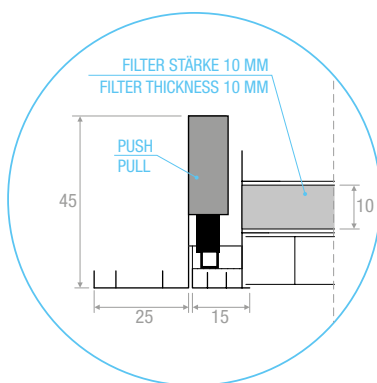

EINSATZBEREICH:

An der Wand/Decke, für Rückluft.

BEFESTIGUNG:

Mit Clips (Schrauben auf Anfrage)

SCHLIESSUNG:

Push/Pull

CHARACTERISTICS:

Perforated face grille.
Removable core for filter insertion and removal.

CONSTRUCTION:

Frame made of RAL 9010 white painted aluminium.
Panel made of RAL 9010 white painted steel.

UTILIZATION:

For wall/ceiling installation and for air intake.

FIXING:

By clips (frontal screws on request).

CLOSING:

By push/pull system.

ZEICHNUNGEN - DRAWINGS

Schließen mit push-pull
Closing with push-pull

BQFSMF

ABMESSUNGEN FILTER - FILTER DIMENSIONS

H mm	Abmessungen - Dimension B mm						
	200	300	400	500	600	800	1000
200	152x152	252x152	352x152	452x152	552x152	752x152	952x152
300	152x252	252x252	352x252	452x252	552x252	752x252	952x252
400	152x352	252x352	352x352	452x352	552x352	752x352	952x352
500	152x452	252x452	352x452	452x452	552x452	752x452	952x452
600	152x552	252x552	352x552	452x552	552x552	752x552	952x552