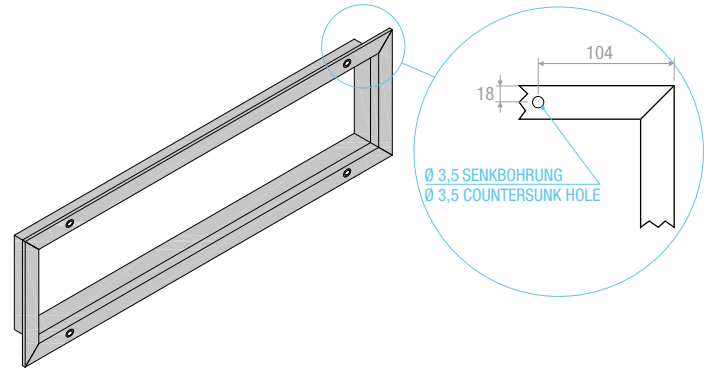

AUSFÜHRUNG AUF ANFRAGE:
- Gitter komplett mit Regenschutzabdeckung +TEG +5% AUM

ZUBEHÖR:
SC: Jalousieklappe mit gegenläufig bewegten Lamellen
CTP: Montagerahmen aus verzinktem Stahlblech.
PBZ: Anschlusskasten

PAINTING:
Color RAL 9010 - 9016 - 7035 - 7035: + 15%
Different colors: prices on request

DESCRIPTIONS:
GRI50: Steel return grille (50mm between bars)
GRI50R: Steel return grille (50 mm between bars) with bird mesh
GRI50RZ: Steel return grille (50 mm between bars) with insect screen
GRI50RSS: Steel return grille (50 mm between bars) with bird mesh and overpressure damper

AVAILABLE ON REQUEST:
- grille with rain-proof panel +TEG +5% INCREASE

ACCESSORIES:
SC: Opposed blade damper
CTP: Counterframe in galvanised steel sheet profile section
PBZ: Connecting plenum

BEFESTIGUNG - TYPE OF FIXING