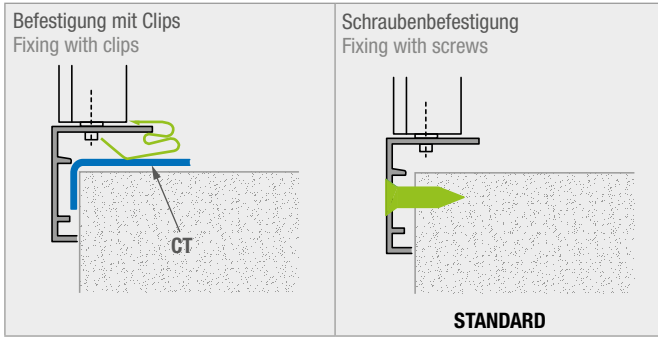

AUSFÜHRUNG AUF ANFRAGE:
- Gitter komplett mit Regenschutzabdeckung +TEG +5% AUM

ZUBEHÖR:
SC: Jalousieklappe mit gegenläufig bewegten Lamellen
CTP: Montagerahmen aus verzinktem Stahlblech.
PBZ: Anschlusskasten

PAINTING:
Color RAL 9010 - 9016 - 7035 - 7035: + 15%
Different colors: prices on request

DESCRIPTIONS:
GRI50: Steel return grille (50mm between bars)
GRI50R: Steel return grille (50 mm between bars) with bird mesh
GRI50RZ: Steel return grille (50 mm between bars) with insect screen
GRI50RSS: Steel return grille (50 mm between bars) with bird mesh and overpressure damper

AVAILABLE ON REQUEST:
- grille with rain-proof panel +TEG +5% INCREASE

ACCESSORIES:
SC: Opposed blade damper
CTP: Counterframe in galvanised steel sheet profile section
PBZ: Connecting plenum

BEFESTIGUNG - TYPE OF FIXING